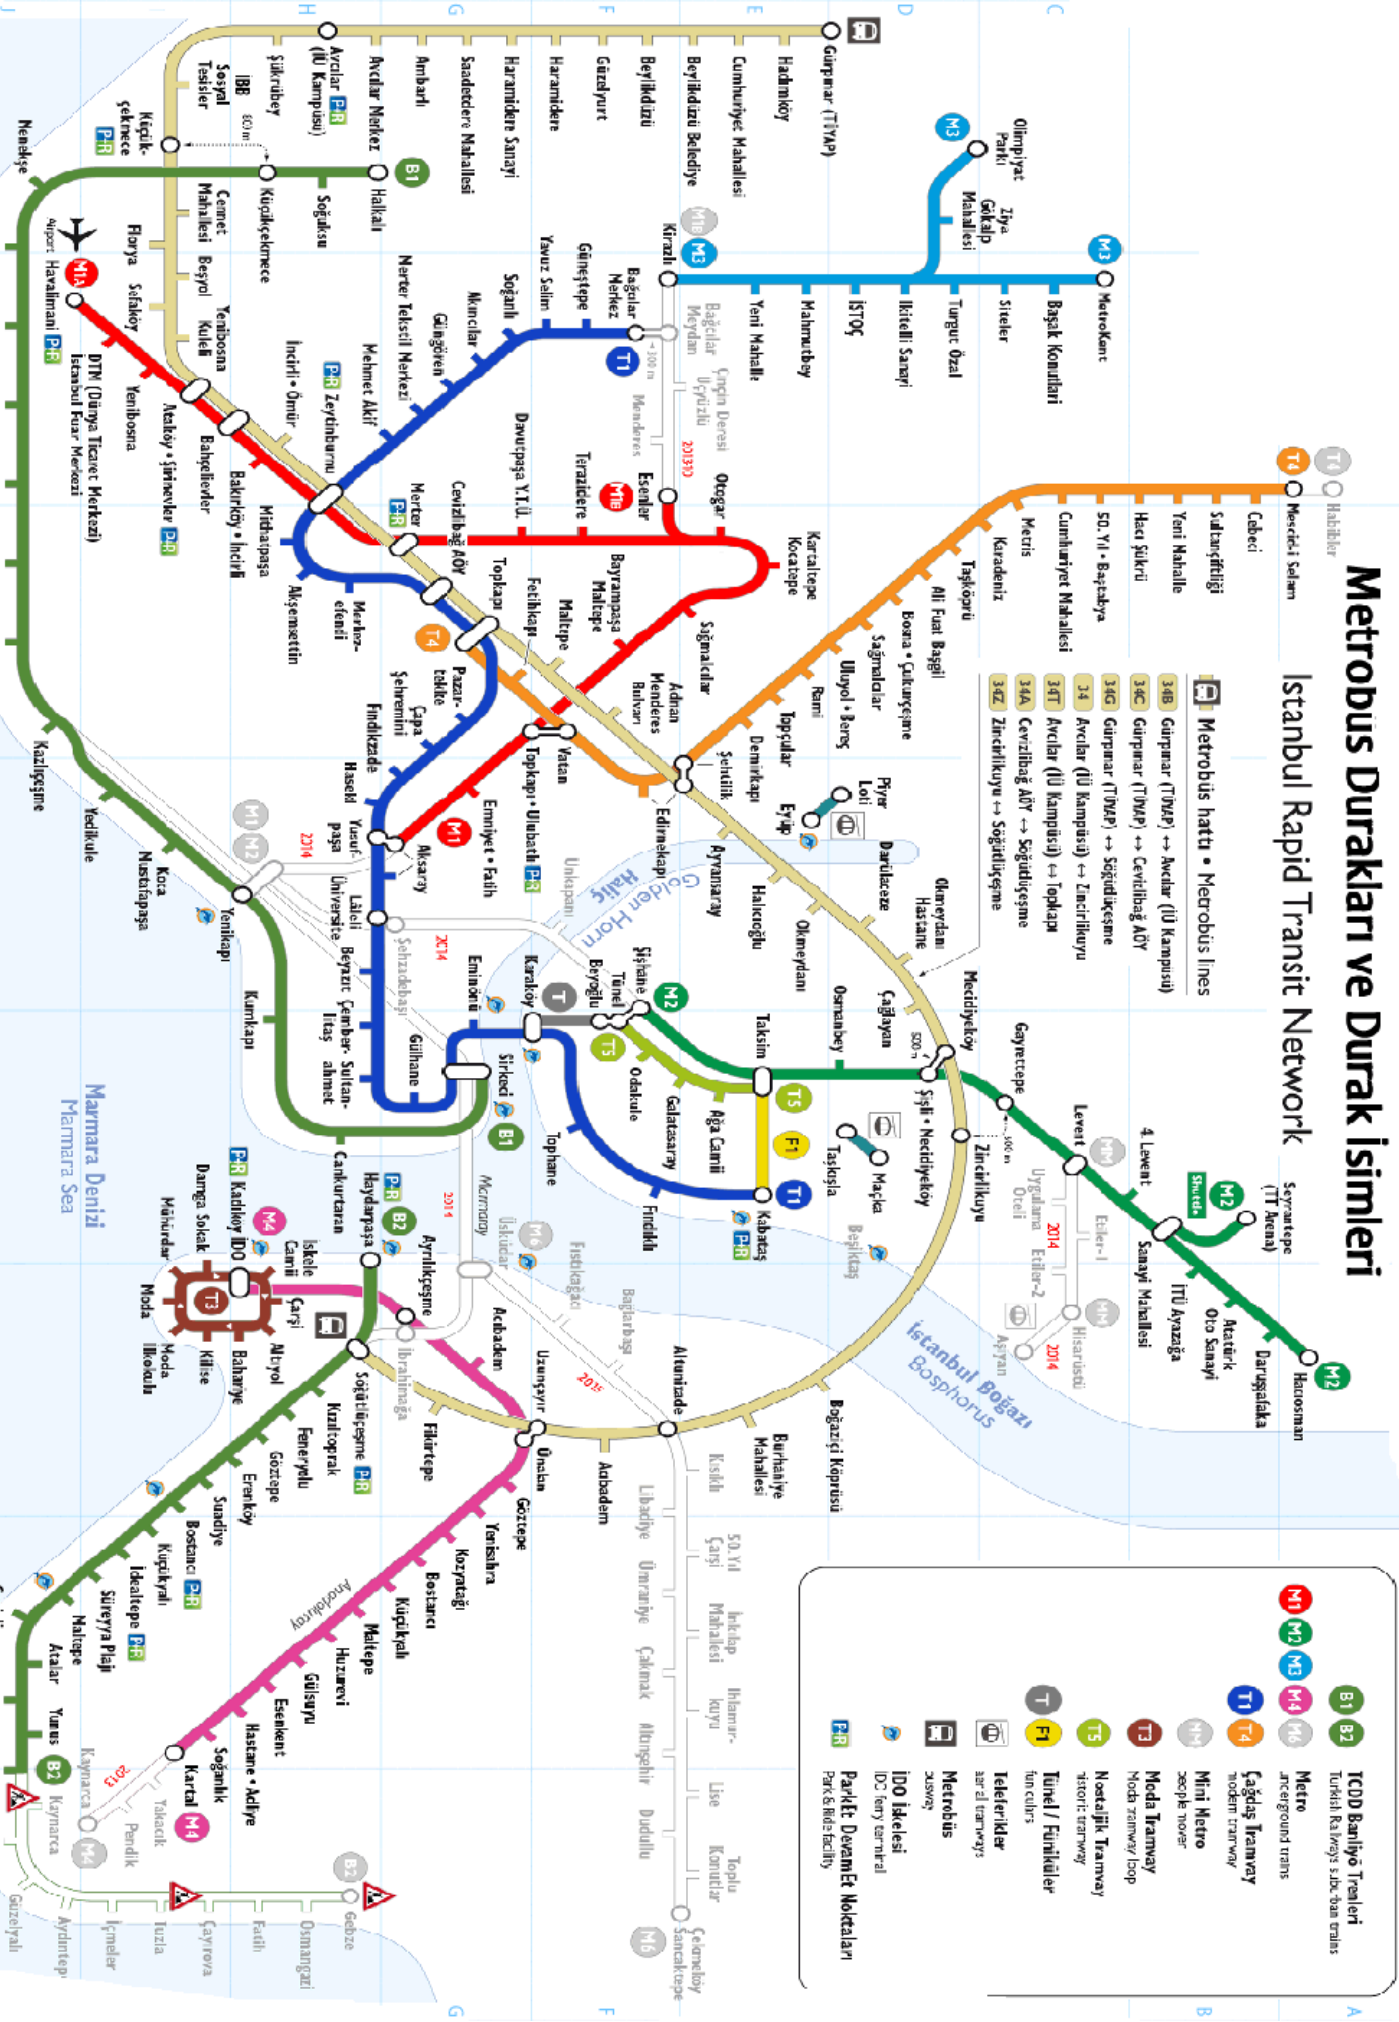

Metrobus Durakları ve Durak İsimleri

Istanbul Rapid Transit Network

Metrobus hattı • Metrobus lines

- 34B Gürpınar (T1MA) ↔ Avcılar (Ül Kampüsü)
- 34C Gürpınar (T1MA) ↔ Cevizbağ AÖY
- 34D Gürpınar (T1MA) ↔ Sığırdöğme
- 34E Avcılar (Ül Kampüsü) ↔ Zincirlikuyu
- 34F Avcılar (Ül Kampüsü) ↔ Topkapı
- 34A Cevizbağ AÖY ↔ Sığırdöğme
- 34Z Zincirlikuyu ↔ Sığırdöğme

TCDD Banliyö Trenleri	TCDD Demiryol İstasyonları
B1, B2	İstasyon
M1, M2, M3, M4, M5, M6	İstasyon
T1, T2, T3, T4	İstasyon
F1	İstasyon
T5	İstasyon
M7, M8	İstasyon
M9, M10	İstasyon
M11, M12	İstasyon
M13, M14	İstasyon
M15, M16	İstasyon
M17, M18	İstasyon
M19, M20	İstasyon
M21, M22	İstasyon
M23, M24	İstasyon
M25, M26	İstasyon
M27, M28	İstasyon
M29, M30	İstasyon
M31, M32	İstasyon
M33, M34	İstasyon
M35, M36	İstasyon
M37, M38	İstasyon
M39, M40	İstasyon
M41, M42	İstasyon
M43, M44	İstasyon
M45, M46	İstasyon
M47, M48	İstasyon
M49, M50	İstasyon
M51, M52	İstasyon
M53, M54	İstasyon
M55, M56	İstasyon
M57, M58	İstasyon
M59, M60	İstasyon
M61, M62	İstasyon
M63, M64	İstasyon
M65, M66	İstasyon
M67, M68	İstasyon
M69, M70	İstasyon
M71, M72	İstasyon
M73, M74	İstasyon
M75, M76	İstasyon
M77, M78	İstasyon
M79, M80	İstasyon
M81, M82	İstasyon
M83, M84	İstasyon
M85, M86	İstasyon
M87, M88	İstasyon
M89, M90	İstasyon
M91, M92	İstasyon
M93, M94	İstasyon
M95, M96	İstasyon
M97, M98	İstasyon
M99, M100	İstasyon