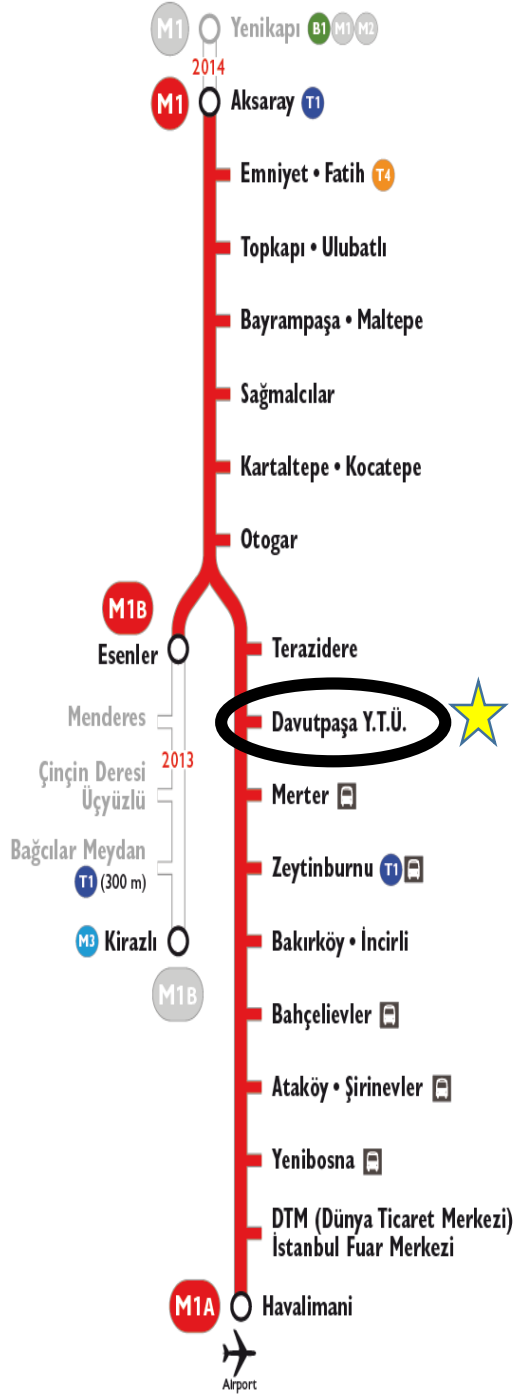

### A First Gate:

After getting off at Davutpaşa-YTÜ metro stop, pass across the street. At the main gate, you can take campus shuttles. You can also take 41AT bus line free of charge inside the campus. You can get off at the Faculty of Economics and Administrative Sciences (IIBF) bus stop.

### B Second Gate:

Get in the campus and turn left, then walk about 150 meters. The first building on your left is the Faculty of Economics and Administrative Sciences.

## DETAILED TRANSPORTATION INFORMATION

- **By Marmaray**

Take 85C bus line at Kazlıçeşme

or

Take Marmaray, get off at “Yenikapı”. Take metro and get off at “Davutpaşa-YTÜ”.

- **By Car:**

Both 1<sup>st</sup> and 2<sup>nd</sup> gate could be used. You may find the location of the faculty in the above map.

12:15

13:00

14:00

15:00

16:00

17:00

3. Davutpaşa shuttles inside the Campus

At every 8 minutes